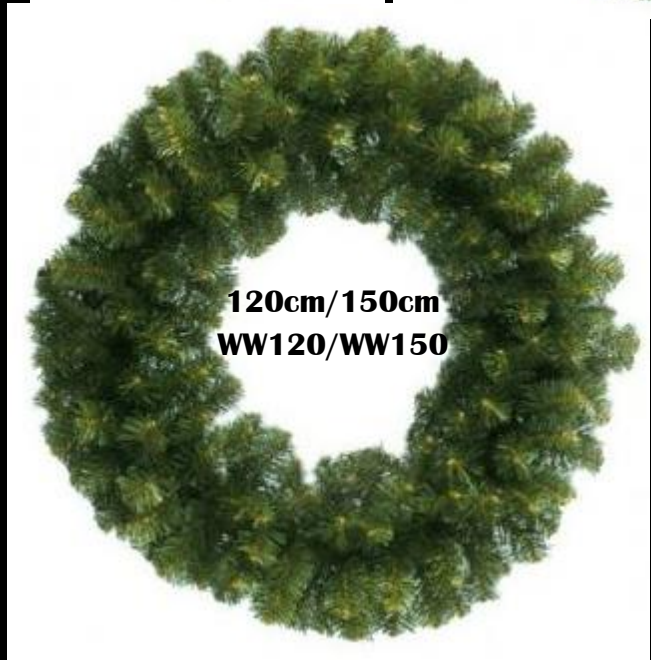

120cm/150cm
WW120/WW150

**All Our Garlands
And Wreaths Are
Suitable For Both
Indoor And Outdoor
Use.**

Come and Visit Our Showroom